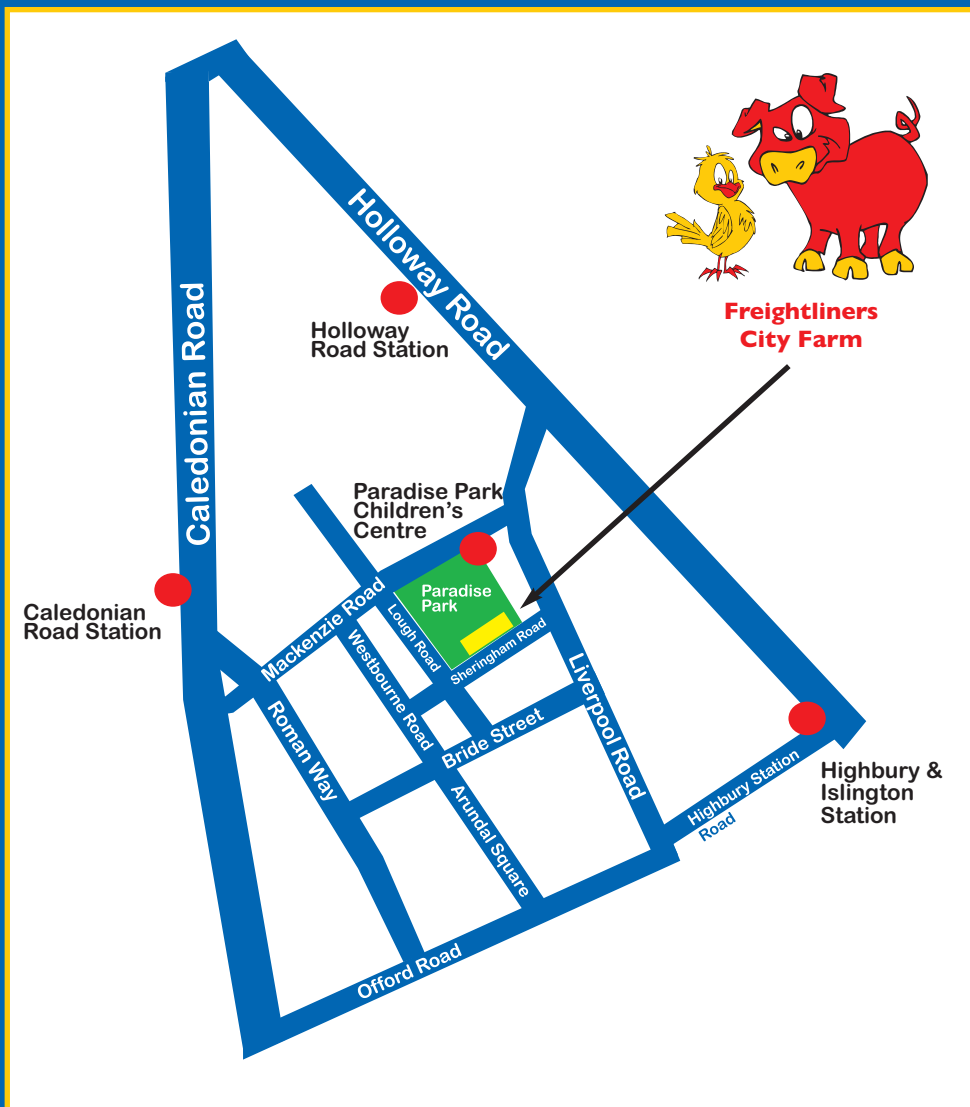

Drop-in for 0-5's Freightliners Farm

Term Time

Thursdays, 1-3pm

Fridays, 10.30am-12.30pm

Holiday Times

Thursdays & Fridays

10.30am-12.30pm & 2-4pm

- Learning through play
- Animals
- Reading corner
- Sticking
- Painting & drawing
- Gardening
- Baking

Freightliners City Farm
Sheringham Road,
Paradise Park, N7
Phone **7609 0467**

Free for children under 5
and their families

Drop-in for 0-5's Freightliners Farm

Freightliners City Farm
Sheringham Road, Paradise Park, N7
Phone 7609 0467
www.freightlinersfarm.org.uk