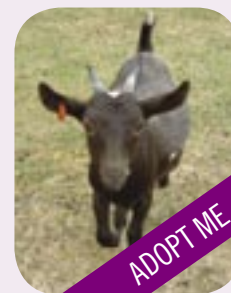

Freightliners City Farm

Sheringham Road
London N7 8PF

020 7609 0467
Staff@FreightlinersFarm.org.uk
www.FreightlinersFarm.org.uk

Registered Charity. No. 1014216

Freightliners Farm

Come and visit this real working farm and experience country life in the heart of Islington.